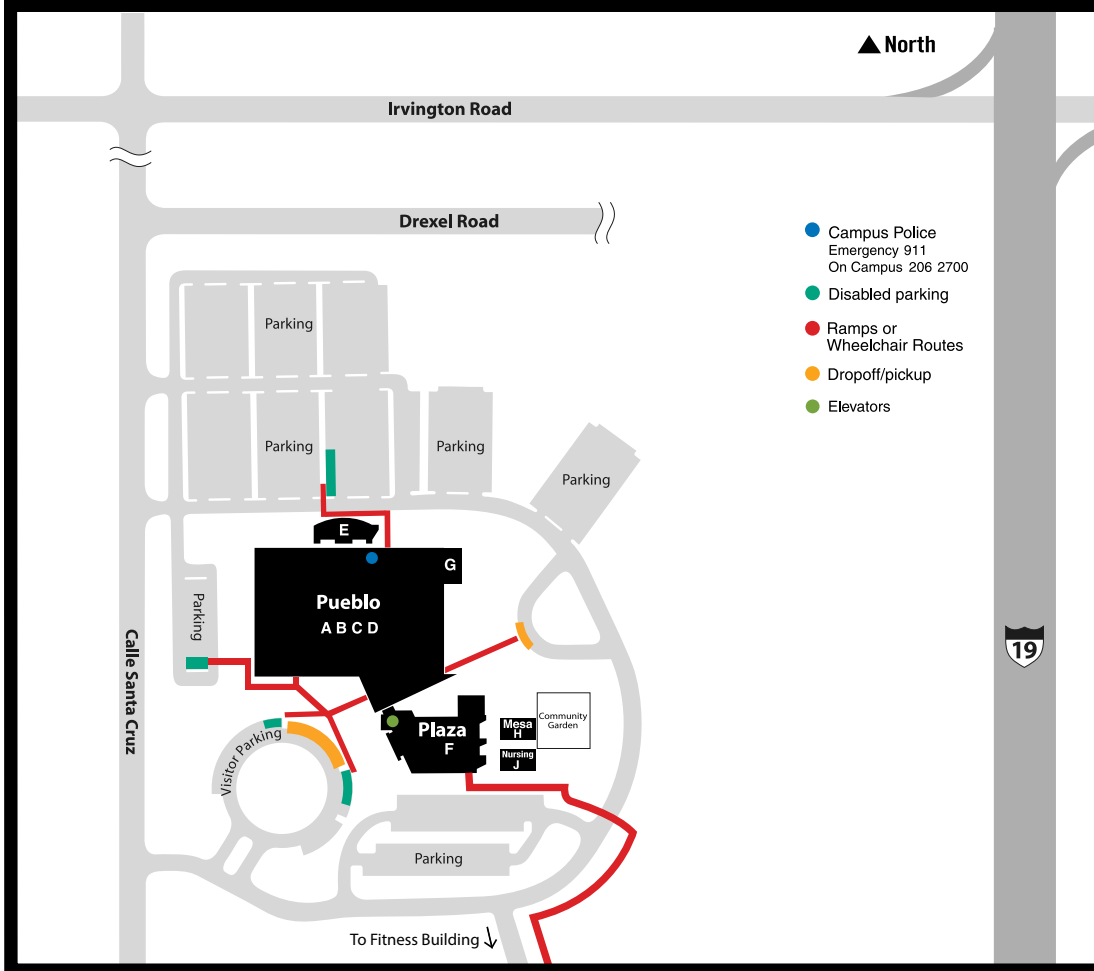

Desert Vista Campus

5901 South Calle Santa Cruz, Tucson, AZ 85709

Desert Vista Campus Testing Center

Plaza Building, F-111

Hours:

Mon–Thu, 8 am–5 pm

Fri, 10 am–5pm

Phone: (520) 206-5045

Directions: Located west of I-19, between Irvington and Valencia Roads, on the southeast corner of Drexel and Calle Santa Cruz.

PimaCommunityCollege

(520) 206-4500

www.pima.edu